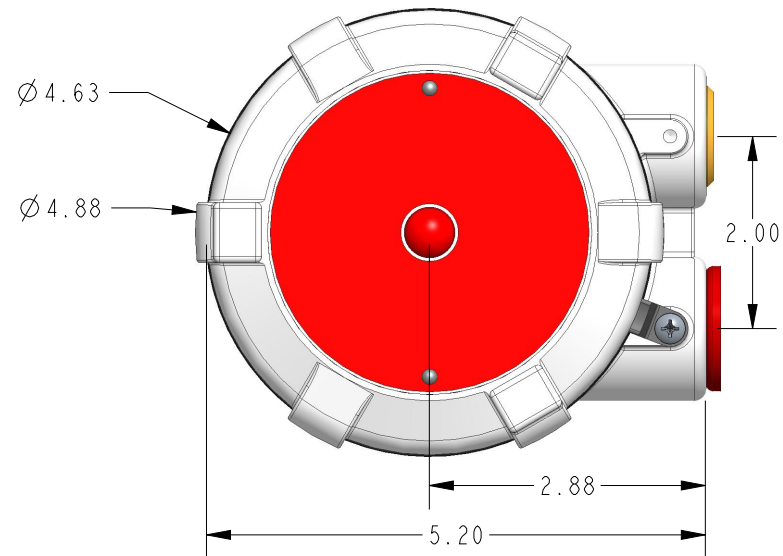

DIMENSIONS ARE IN INCHES UNLESS NOTED OTHERWISE

Division of Garner Industries / 7201 North 98th Street / Lincoln, NE 68507
 (402) 434-9102 / fax (402) 434-9144 \ www.binmaster.com

SCALE 0.500

TITLE: MTG DIM, MAXIMA+ ROTARY