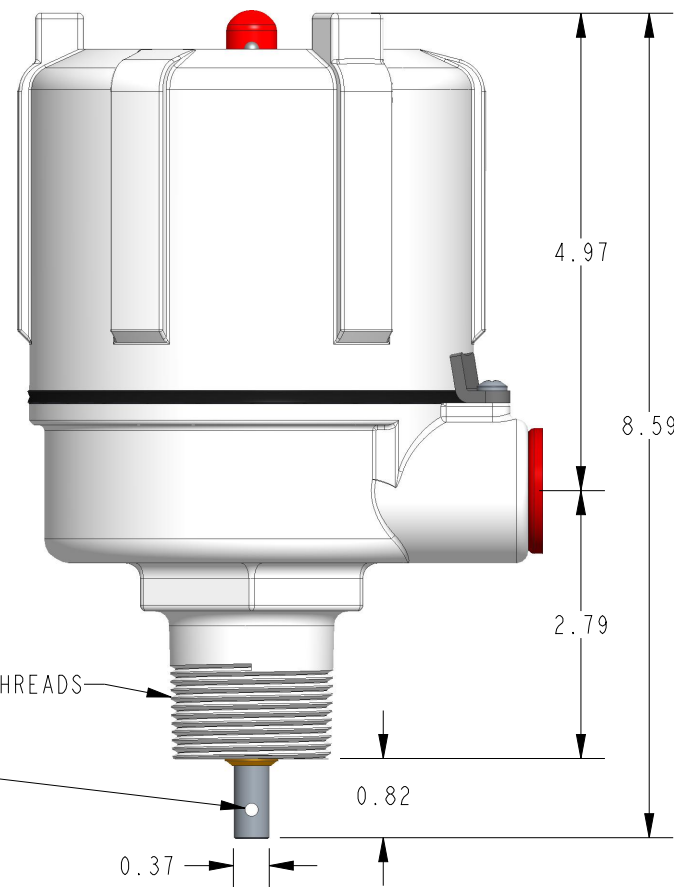

DIMENSIONS ARE IN INCHES UNLESS NOTED OTHERWISE

Division of Garner Industries / 7201 North 98th Street / Lincoln, NE 68507
 (402) 434-9102 / fax (402) 434-9144 \ www.binmaster.com

SCALE 0.500

TITLE: MTG DIM, MAXIMA+ ROTARY