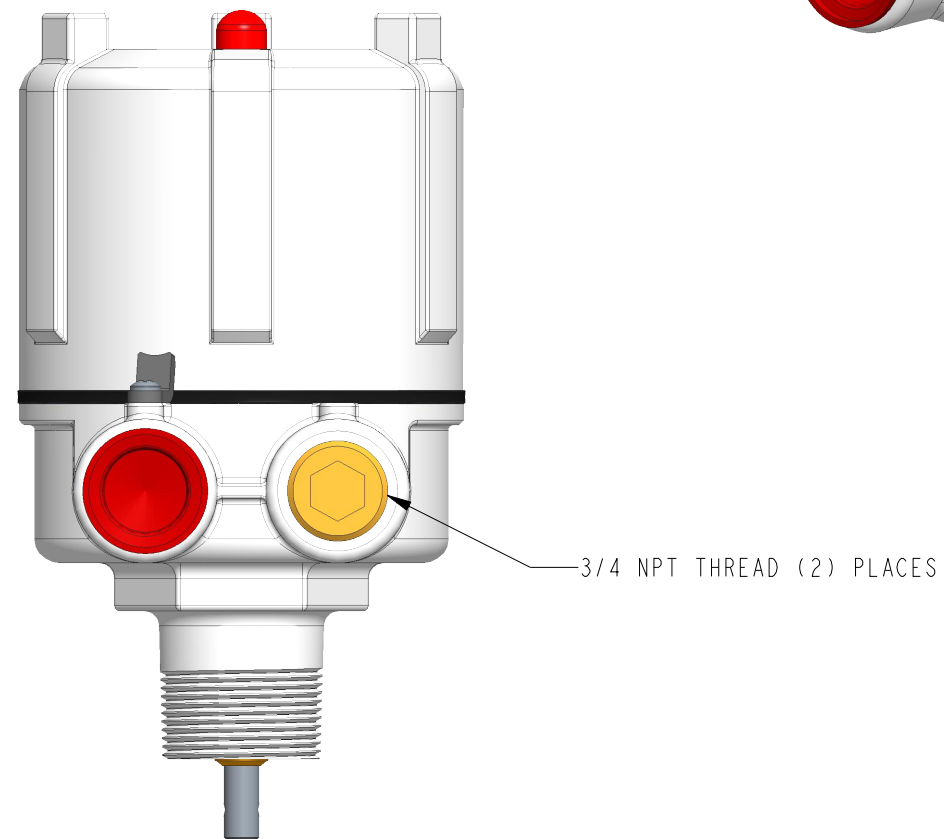

DIMENSIONS ARE IN INCHES UNLESS NOTED OTHERWISE

Division of Garner Industries / 7201 North 98th Street / Lincoln, NE 68507
 (402) 434-9102 / fax (402) 434-9144 \ www.binmaster.com

SCALE 0.500

TITLE: MTG DIM, MAXIMA+ ROTARY

Model No.: MAXIMA+ 24 DC

P/N: 730-0662

Model No.: MAXIMA+ AC

P/N: 730-0528

DWG No.: 418-0132

REVISION
A

PAGE
1 OF 1