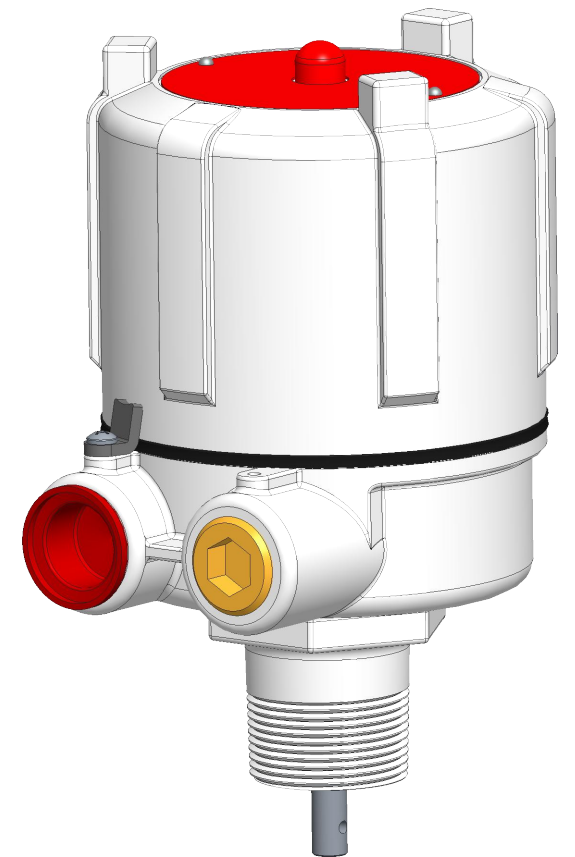

DIMENSIONS ARE IN INCHES UNLESS NOTED OTHERWISE

Division of Garner Industries / 7201 North 98th Street / Lincoln, NE 68507
 (402) 434-9102 / fax (402) 434-9144 \ www.binmaster.com

SCALE 0.500

TITLE: MTG DIM, MAXIMA+ ROTARY

Model No.: MAXIMA+ 24 DC

P/N: 730-0662

Model No.: MAXIMA+ AC

P/N: 730-0528

DWG No.: 418-0132

REVISION
A

PAGE
1 OF 1