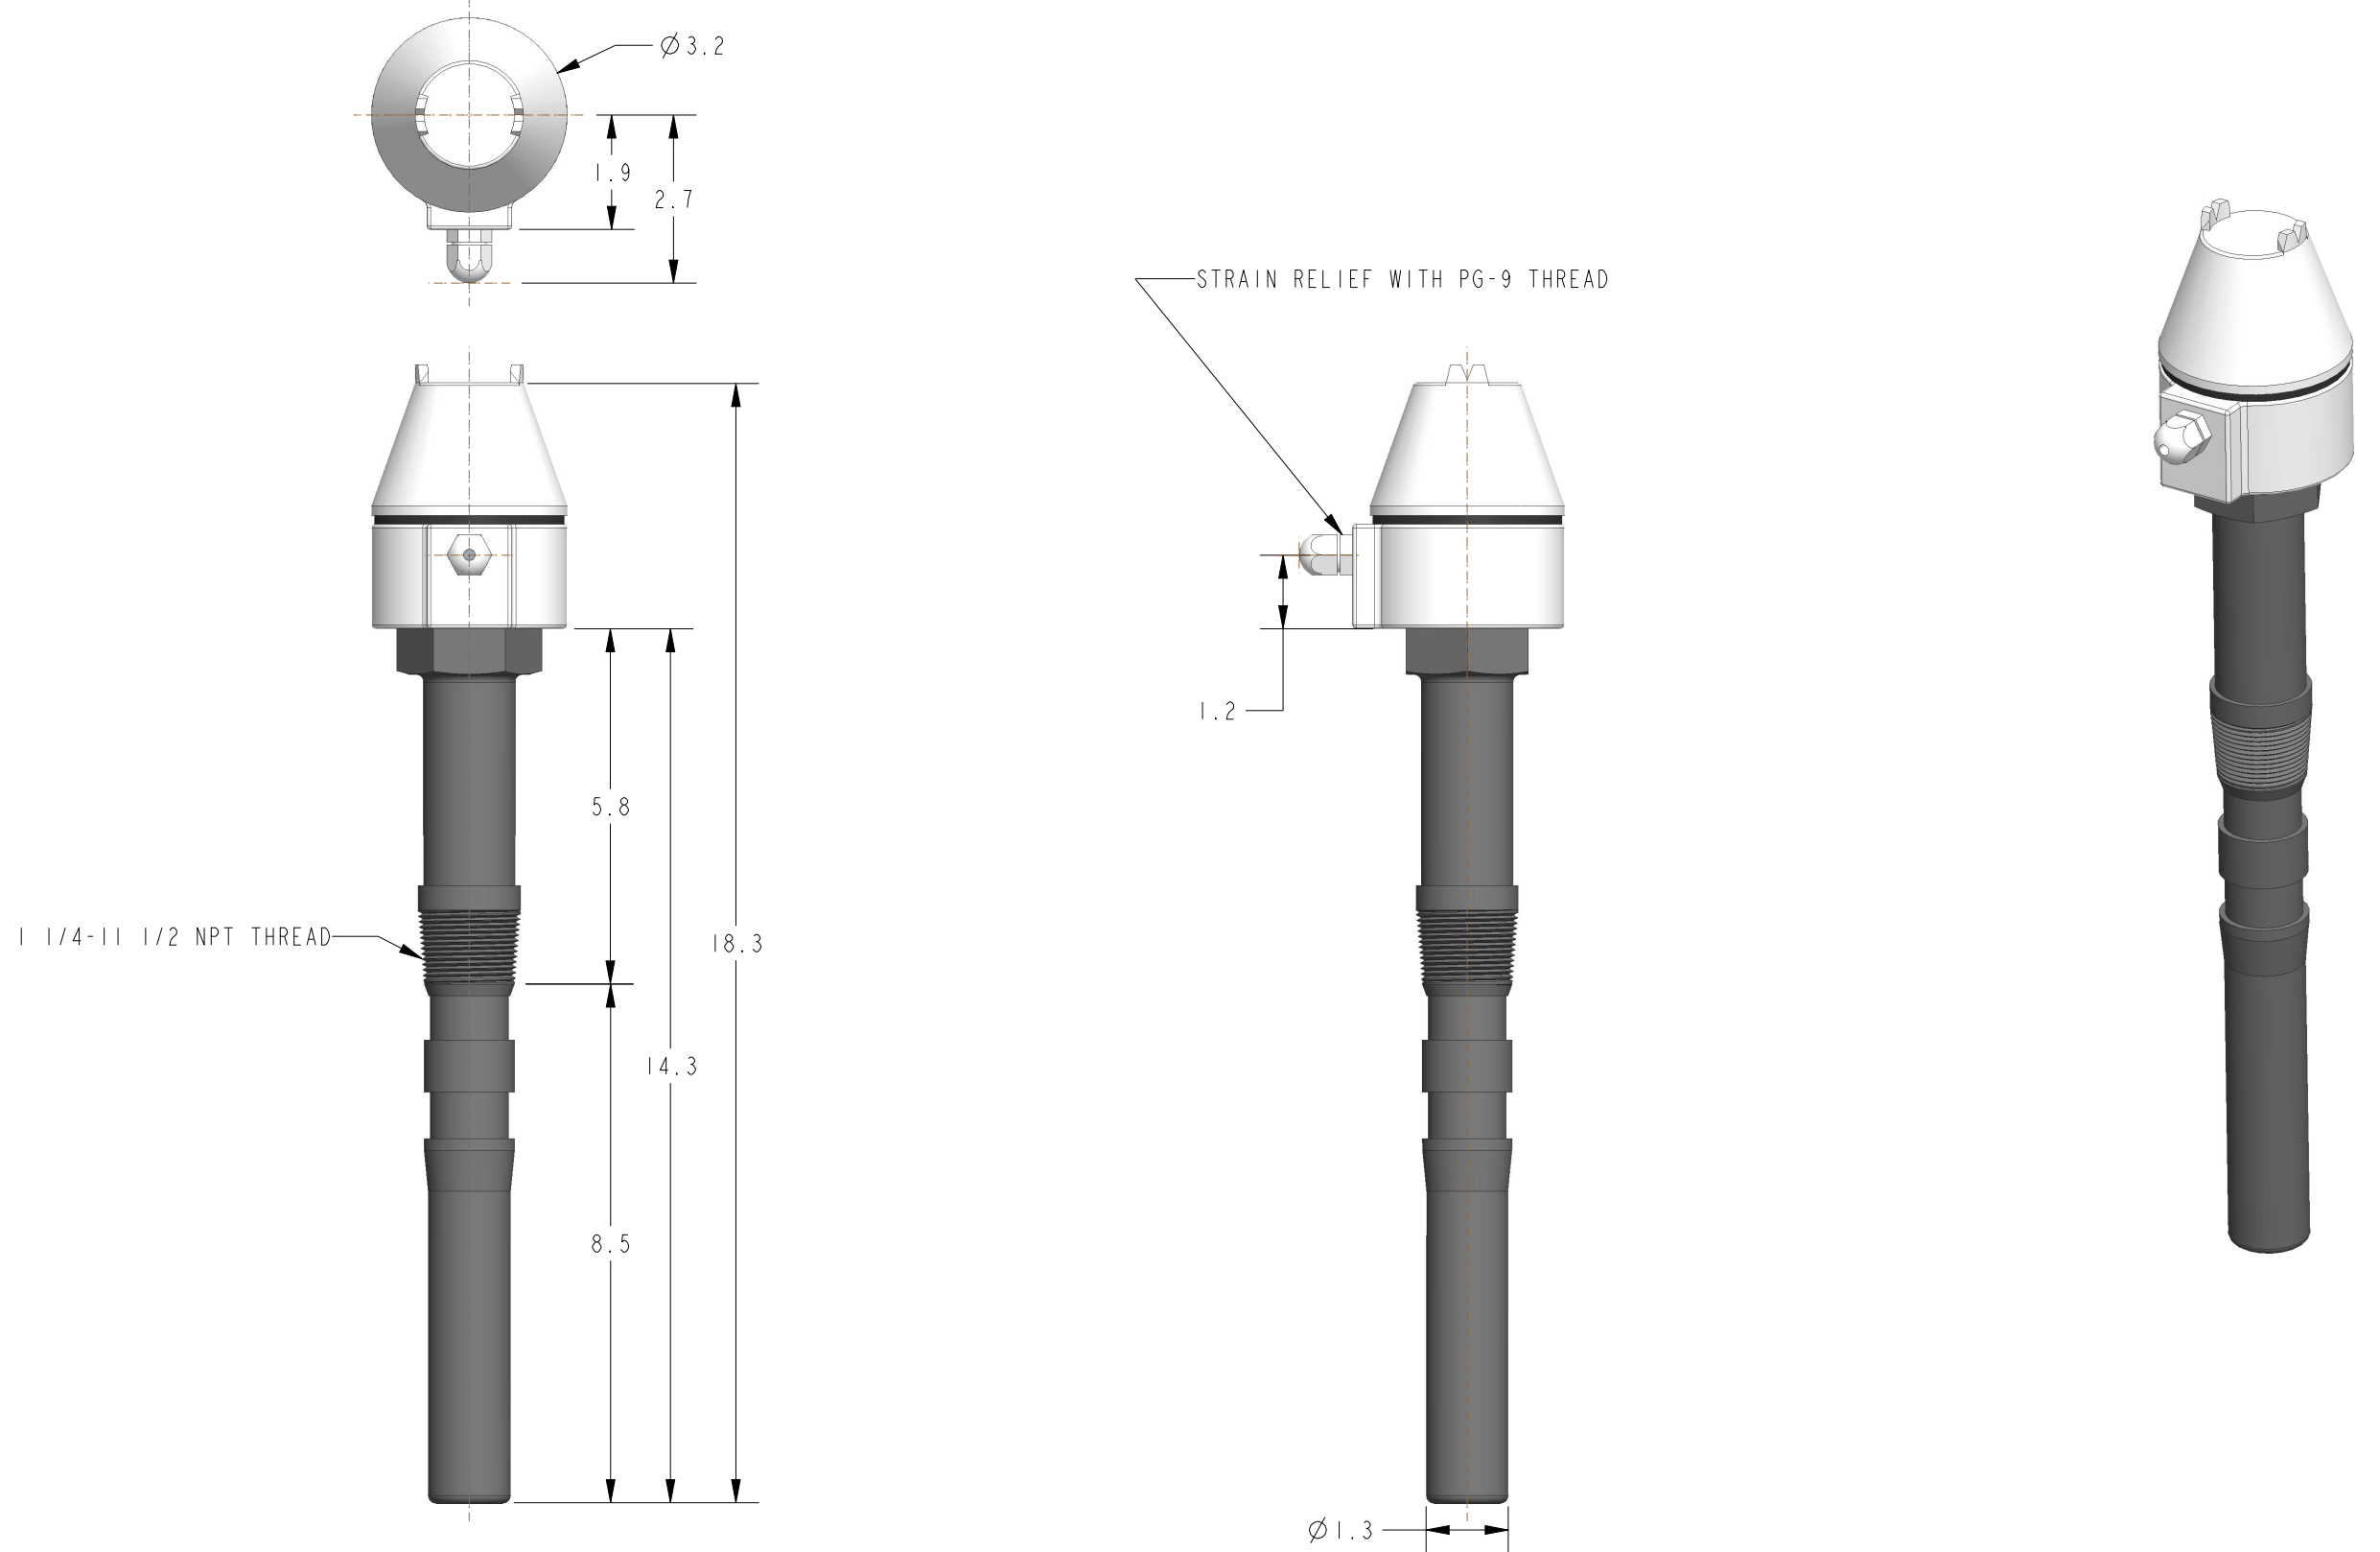

DIMENSIONS ARE IN INCHES UNLESS NOTED OTHERWISE

Division of Gamer Industries / 7201 North 98th Street / Lincoln, NE 68507
 (402) 434-9102 / fax (402) 434-9144 \ www.binmaster.com

SCALE 0.333

TITLE: MTG. DIM, PRO REMOTE, HIGH TEMP CERAMIC

Model No.: PRO REMOTE 20' HT 220

Model No.: PRO REMOTE 20' HT 110

P/N: 730-0483

P/N: 730-0479

DWG No.: 418-0131

REVISION
A

PAGE
1 OF 1