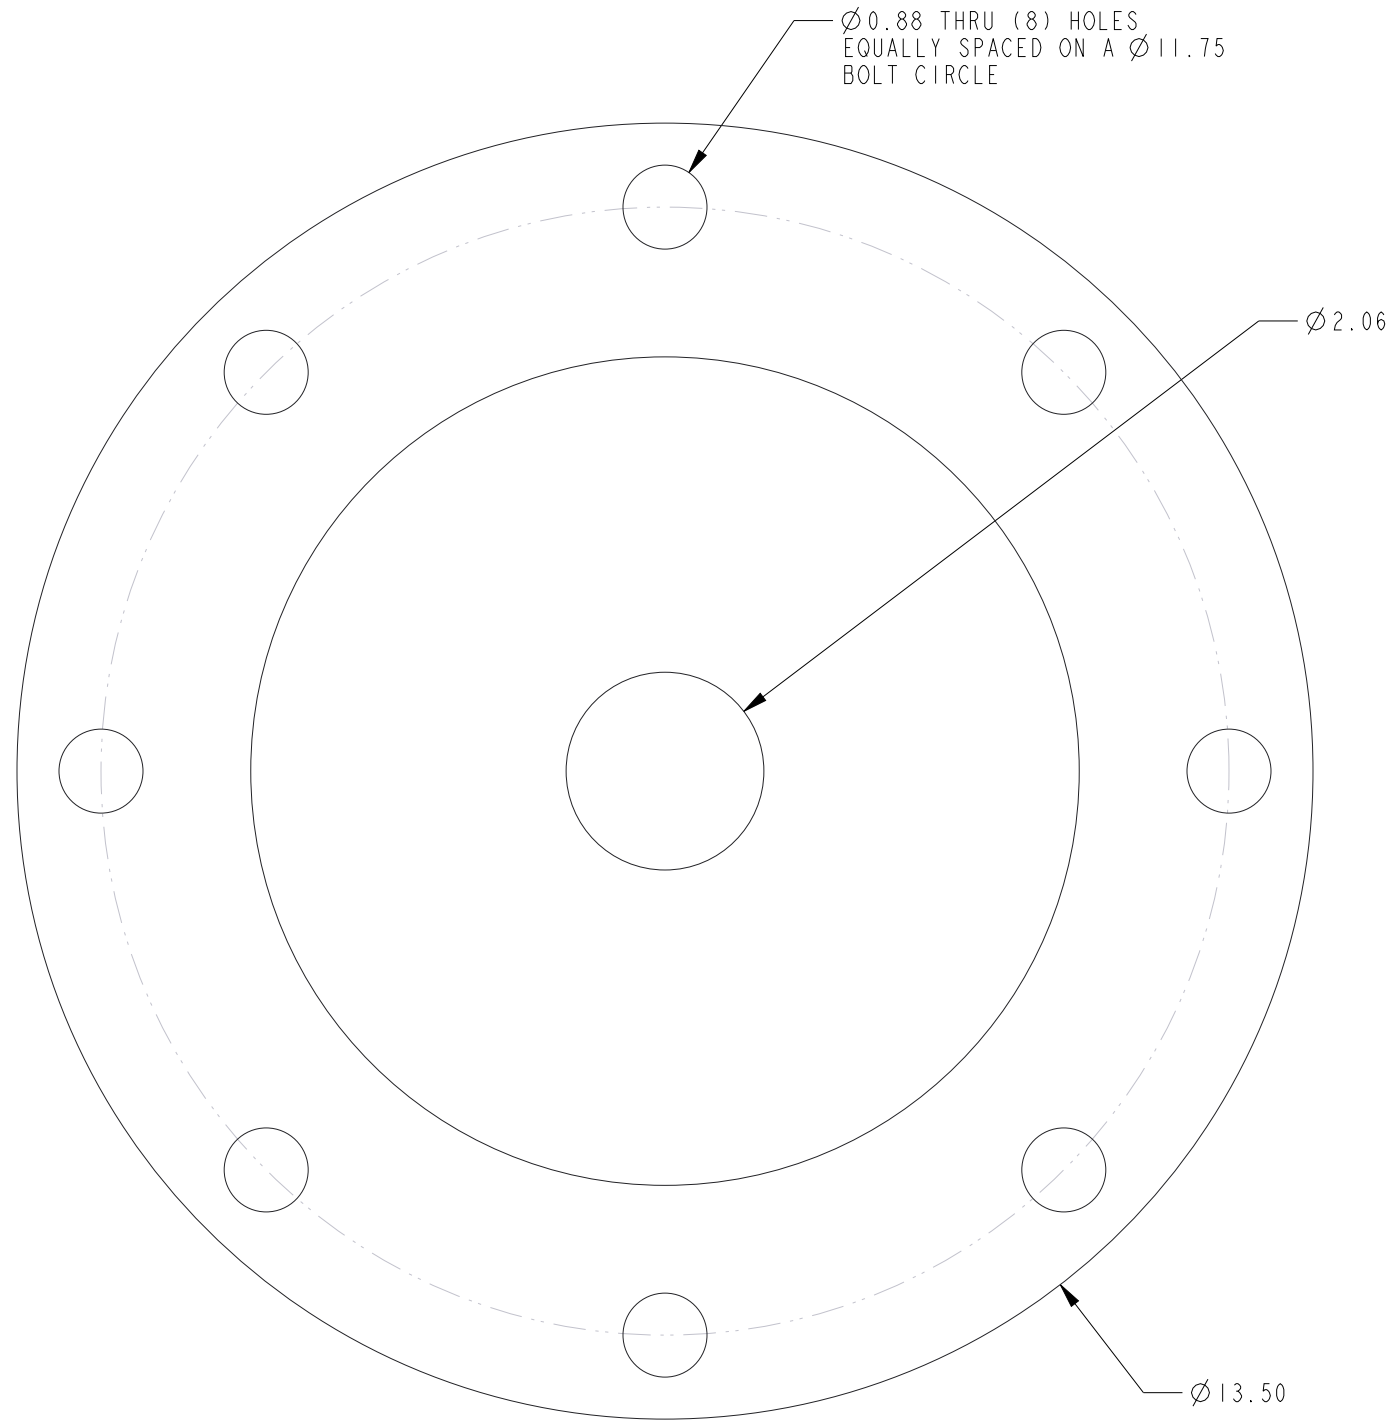

DIMENSIONS ARE IN INCHES UNLESS NOTED OTHERWISE

Division of Gamer Industries / 7201 North 98th Street / Lincoln, NE 68507  
(402) 434-9102 / fax (402) 434-9144 \ www.binmaster.com

SCALE 0.500

REVISION

TITLE: MTG. DIM, SS MOUNT ASS'Y KIT, 3D SCANNER

Model No.: 3DMP-SS

P/N: 416-0566

DWG No.: 418-0232

MATERIAL: 304 SS

PAGE 1 OF 1