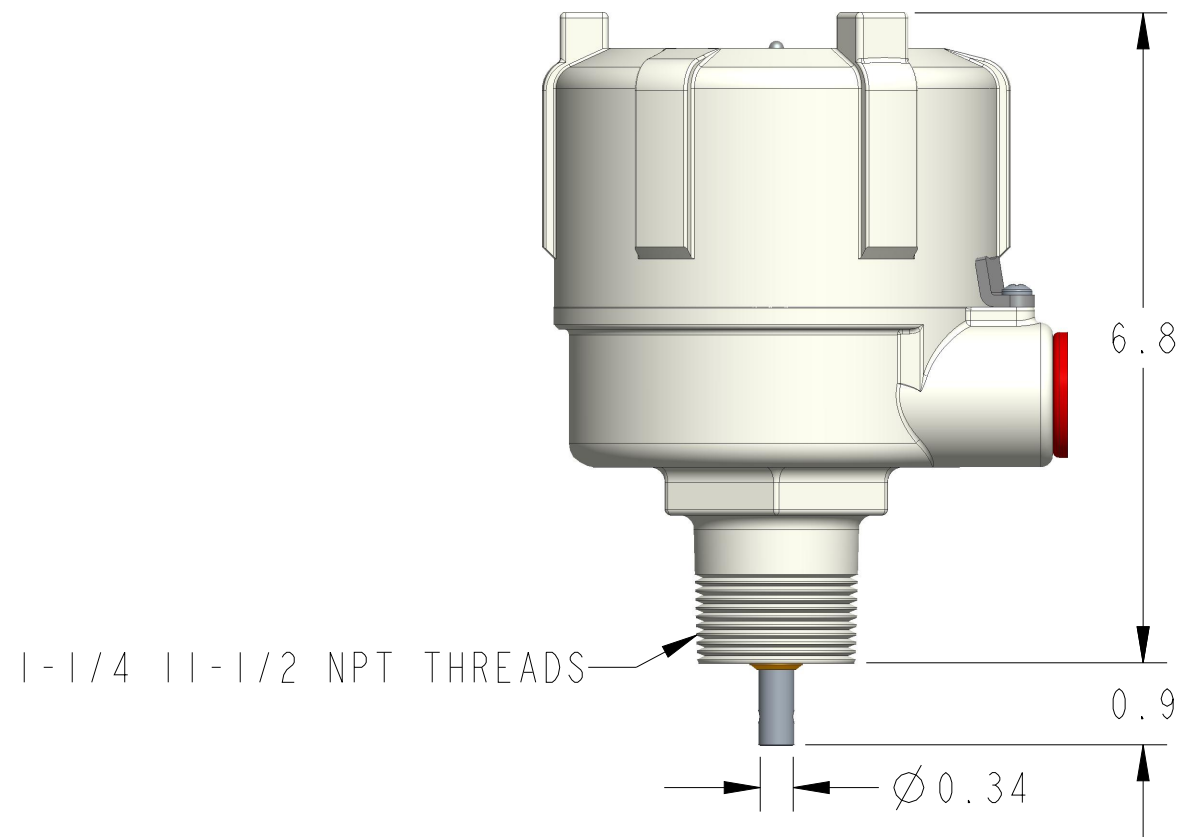

DIMENSIONS ARE IN INCHES UNLESS NOTED OTHERWISE

Division of Garner Industries / 7201 North 98th Street / Lincoln, NE 68507  
(402) 434-9102 / fax (402) 434-9144 \ www.binmaster.com

NOTE: ENCLOSURE RATING: NEMA 4X, 5 & 12

SCALE 0.500

SCALE 0.500

TITLE: MTG DIM, BMRX SERIES ROTARY LEVEL INDICATOR

Model No.: BMRX 24 DC	P/N: 730-0661
Model No.: BMRX 24 AC	P/N: 730-0505
Model No.: BMRX 115	P/N: 730-0504
Model No.: BMRX 230	P/N: 730-0503