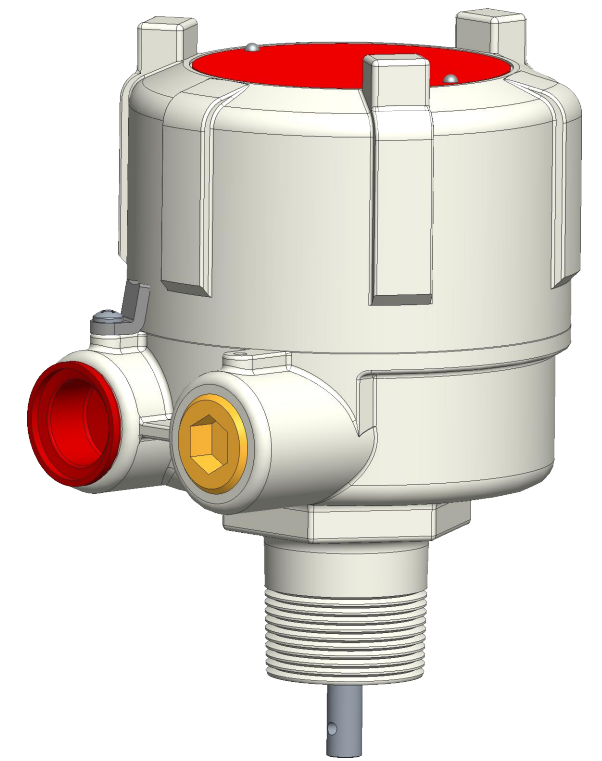

DIMENSIONS ARE IN INCHES UNLESS NOTED OTHERWISE

Division of Garner Industries / 7201 North 98th Street / Lincoln, NE 68507  
(402) 434-9102 / fax (402) 434-9144 \ www.binmaster.com

NOTE: ENCLOSURE RATING: NEMA 4X, 5 & 12

SCALE 0.500

SCALE 0.500

TITLE: MTG DIM, BMRX SERIES ROTARY LEVEL INDICATOR

Model No.: BMRX 24 DC	P/N: 730-0661
Model No.: BMRX 24 AC	P/N: 730-0505
Model No.: BMRX 115	P/N: 730-0504
Model No.: BMRX 230	P/N: 730-0503