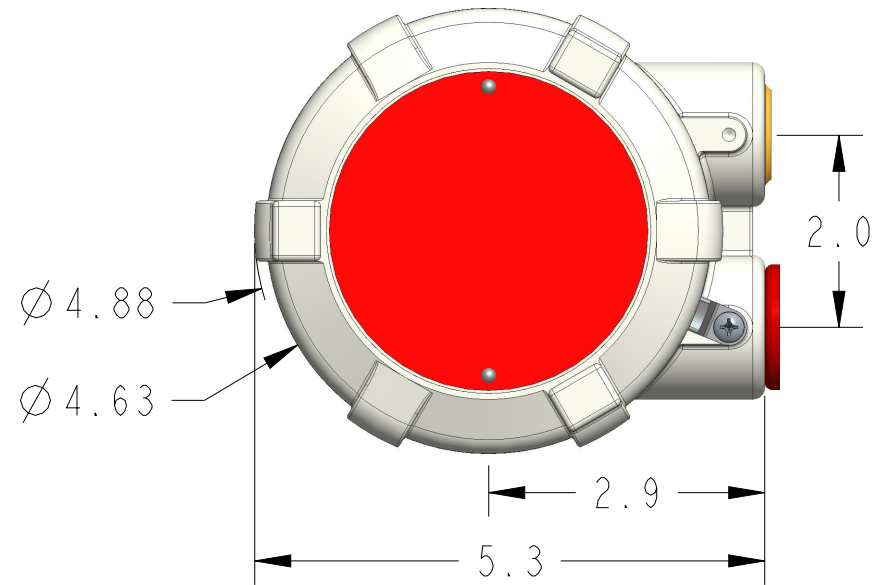

DIMENSIONS ARE IN INCHES UNLESS NOTED OTHERWISE

Division of Garner Industries / 7201 North 98th Street / Lincoln, NE 68507  
(402) 434-9102 / fax (402) 434-9144 \ www.binmaster.com

NOTE: ENCLOSURE RATING: NEMA 4X, 5 & 12

SCALE 0.500

SCALE 0.500

TITLE: MTG DIM, BMRX SERIES ROTARY LEVEL INDICATOR

Model No.: BMRX 24 DC	P/N: 730-0661
Model No.: BMRX 24 AC	P/N: 730-0505
Model No.: BMRX 115	P/N: 730-0504
Model No.: BMRX 230	P/N: 730-0503