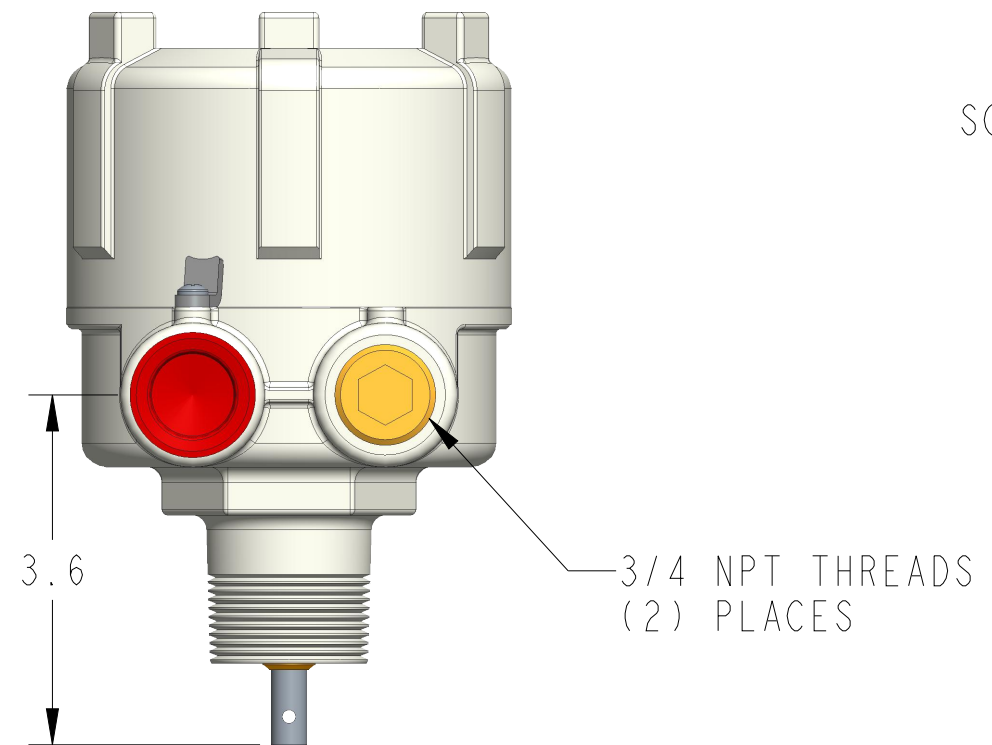

DIMENSIONS ARE IN INCHES UNLESS NOTED OTHERWISE

Division of Garner Industries / 7201 North 98th Street / Lincoln, NE 68507  
(402) 434-9102 / fax (402) 434-9144 \ www.binmaster.com

NOTE: ENCLOSURE RATING: NEMA 4X, 5 & 12

SCALE 0.500

SCALE 0.500

TITLE: MTG DIM, BMRX SERIES ROTARY LEVEL INDICATOR

Model No.: BMRX 24 DC	P/N: 730-0661
Model No.: BMRX 24 AC	P/N: 730-0505
Model No.: BMRX 115	P/N: 730-0504
Model No.: BMRX 230	P/N: 730-0503