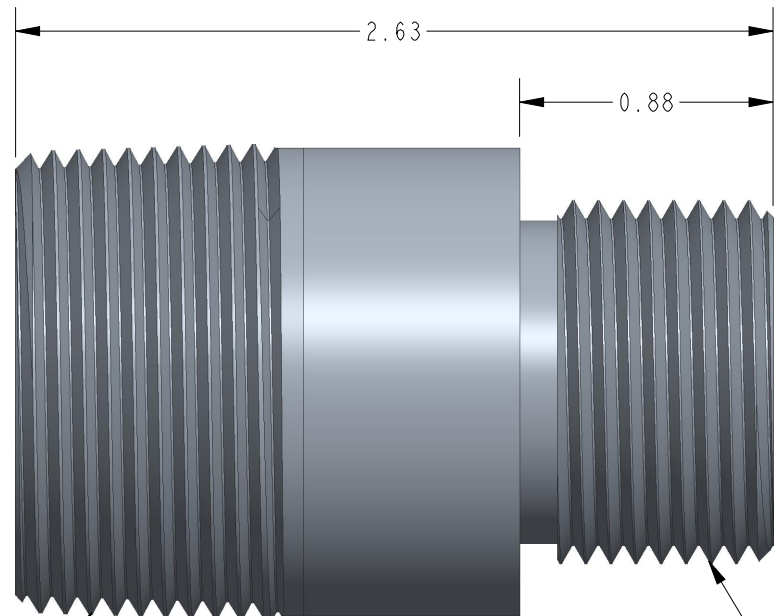

DIMENSIONS ARE IN INCHES UNLESS NOTED OTHERWISE

Division of Gamer Industries / 7201 North 98th Street / Lincoln, NE 68507  
(402) 434-9102 / fax (402) 434-9144 \ www.binmaster.com

SCALE 1.500

1 1/4-11 1/2 NPT THREADS

1"-11 1/2 NPS THREADS

SCALE 1.500

REVISION  
A

TITLE: MTG DIM, COUPLING 1 NPS-1.25 NPT DELRIN PROBE

Model No.: FB

P/N: 175-0082

DWG No.: 418-0201

MATERIAL: 316 SS